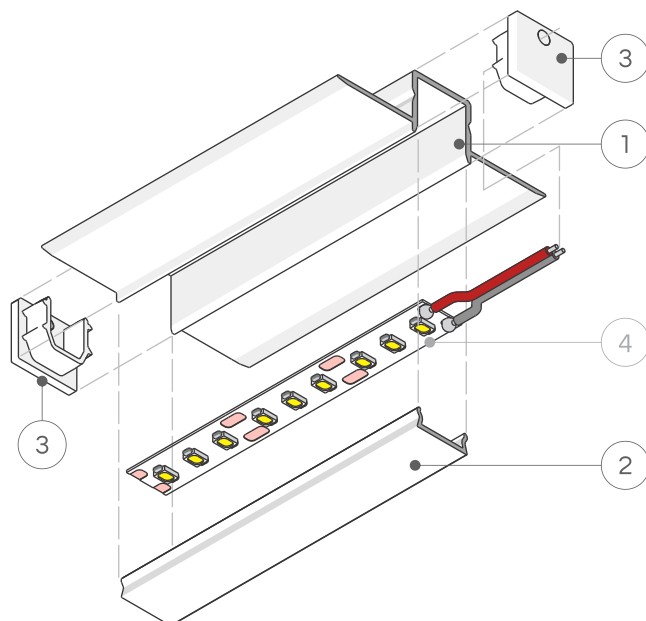

# BASELYTE-10 TRIMLESS

LED profile for spackling with a continuous line of light

- Economic series
- Invisible aluminum elements
- Fits into the thickness of the plasterboard 12,5 mm
- Accessories compatible with the BASELYTE-10 family
- Dimensions consistent with the BASELYTE-10 HIGH profile

## BASELYTE-10 TRIMLESS

material	aluminium
height	13,5 mm
width	52,8 mm
recommended LED strip width	10 mm
installation	recessed for spackling
type of lighting	architectural, zone, decorative
continuous line of light	from 120 P/m (details on the following pages)
lighting at an angle	-
possible IP of LED luminaire	20

\*recommended LED strip width

An ideal architectural solution thanks to the ease of achieving a continuous line of light and combining it with BASELYTE-10 HIGH surface profile.

# BASELYTE-10 TRIMLESS

NEW

AVA  
L I G H T

- 1 Profile LED BASELYTE-10 TRIMLESS  
Profil LED BASELYTE-10 TRIMLESS
- 2 Diffuser LED D01  
Dyfuzor LED D01
- 3 End cap BASELYTE-10 HIGH / TRIMLESS without hole  
Zaślepka BASELYTE-10 HIGH / TRIMLESS bez otworu
- 4 LED strip  
Taśma LED