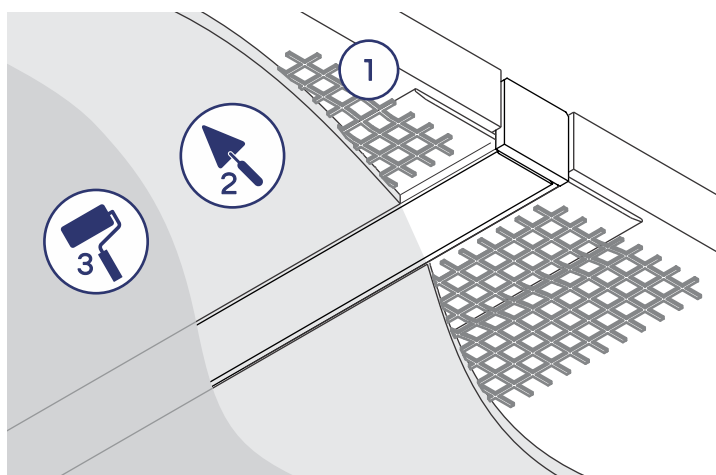

Do you need a technical cover to protect the profile during installation?
Contact us at info@avalight.pl

AVA
L I G H T

AVA LIGHT Sp. z o.o.

Ul. Staszica 40T/4, 05-500 Piaseczno, Poland | NIP 123-15-75-215 | www.avalight.pl

Warehouse / Magazyn: ul. Puławska 38, 05-500 Piaseczno, Poland