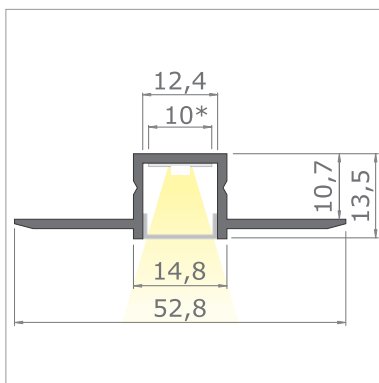

# BASELYTE-10 TRIMLESS

LED profile for spackling with a continuous line of light

- Economic series
- Invisible aluminum elements
- Fits into the thickness of the plasterboard 12,5 mm
- Accessories compatible with the BASELYTE-10 family
- Dimensions consistent with the BASELYTE-10 HIGH profile

## BASELYTE-10 TRIMLESS

material	aluminium
height	13,5 mm
width	52,8 mm
recommended LED strip width	10 mm
installation	recessed for spackling
type of lighting	architectural, zone, decorative
continuous line of light	from 120 P/m (details on the following pages)
lighting at an angle	-
possible IP of LED luminaire	20