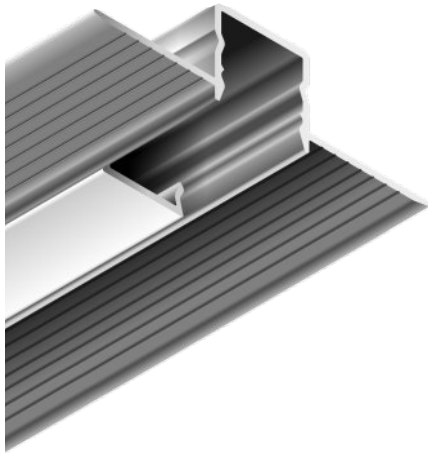

# BASELYTE-10 TRIMLESS

LED profile for spackling with a continuous line of light

- Economic series
- Invisible aluminum elements
- Fits into the thickness of the plasterboard 12,5 mm
- Accessories compatible with the BASELYTE-10 family
- Dimensions consistent with the BASELYTE-10 HIGH profile

## BASELYTE-10 TRIMLESS

material	aluminium
height	13,5 mm
width	52,8 mm
recommended LED strip width	10 mm
installation	recessed for spackling
type of lighting	architectural, zone, decorative
continuous line of light	from 120 P/m (details on the following pages)
lighting at an angle	-
possible IP of LED luminaire	20

\*recommended LED strip width

An ideal architectural solution thanks to the ease of achieving a continuous line of light and combining it with BASELYTE-10 HIGH surface profile.