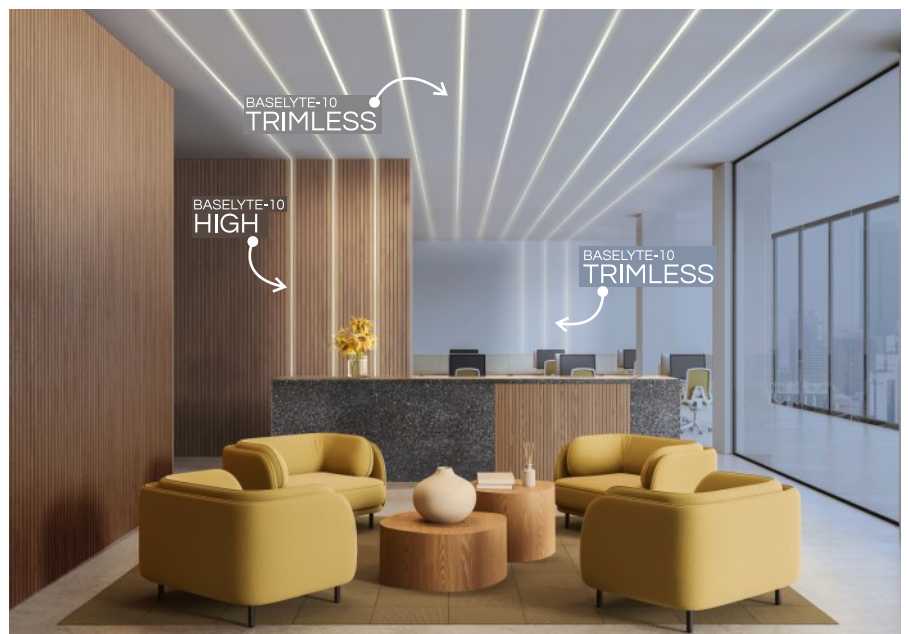

# BASELYTE-10 TRIMLESS

LED profile for spackling with a continuous line of light

- Economic series
- Invisible aluminum elements
- Fits into the thickness of the plasterboard 12,5 mm
- Accessories compatible with the BASELYTE-10 family
- Dimensions consistent with the BASELYTE-10 HIGH profile

\*recommended LED strip width

An ideal architectural solution thanks to the ease of achieving a continuous line of light and combining it with BASELYTE-10 HIGH surface profile.