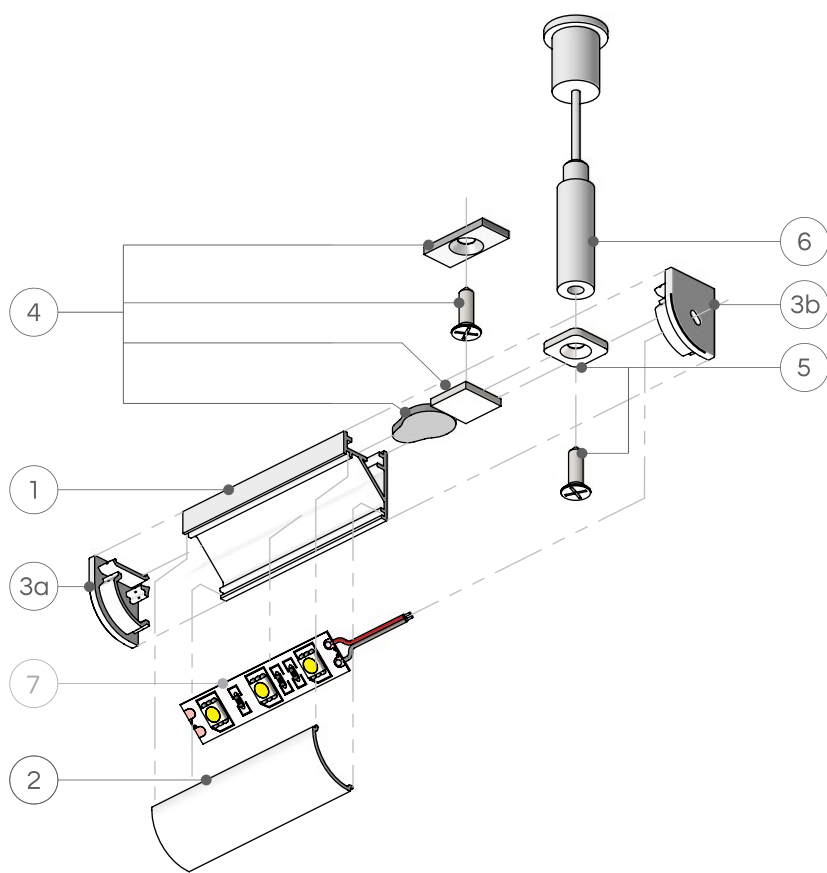

MAGLYTE-10 ANGULAR

Magnetic installation in angular LED profile
 Magnetyczny montaż w kątowym profilu LED

Improve installation with a groundbreaking magnetic system – for both steel and non-ferromagnetic surfaces, such as wood, plywood and others.

MAGLYTE-10 ANGULAR

- 1 Profile LED MAGLYTE-10 ANGULAR
Profil LED MAGLYTE-10 ANGULAR
- 2 Diffuser LED D02
Dyfuzor LED D02
- 3a End cap MAGLYTE-10 ANGULAR without hole
Zaslepka MAGLYTE-10 ANGULAR bez otworu
- 3b End cap MAGLYTE-10 ANGULAR with hole
Zaslepka MAGLYTE-10 ANGULAR z otworem
- 4 Magnetic set
Zestaw magnetyczny
- 5 Holder for suspension AC01
Uchwyt do zawiesia AC01
- 6 Steel cable suspension
Zawiesie z linką stalową
- 7 LED strip
Taśma LED