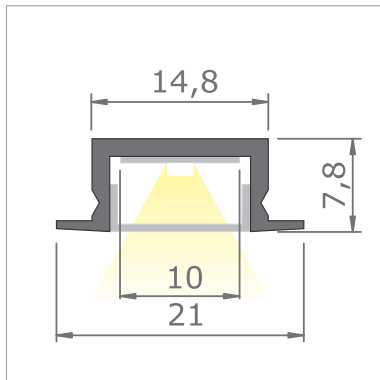

BASELYTE-10 LOW-IN

Economic recessed LED profile for all-purpose application
Ekonomiczny profil wpustowy do podstawowych zastosowań