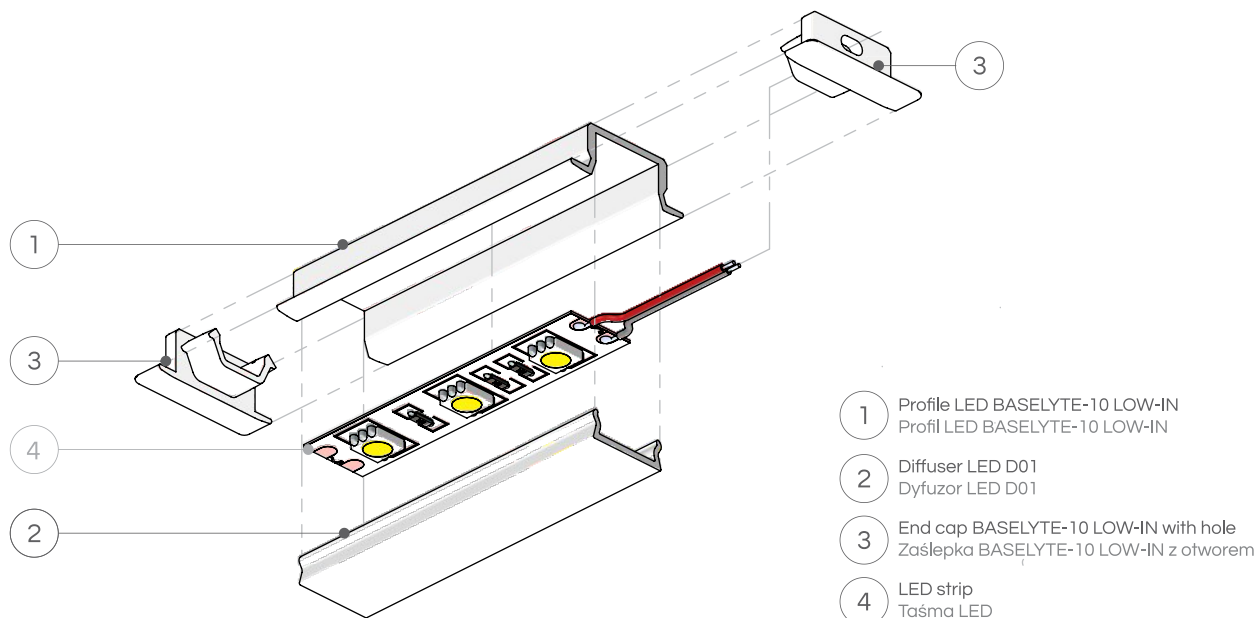

BASELYTE-10 LOW-IN

Available colours and lengths / Dostępne kolory i długości

Profile LED / Profil LED BASELYTE-10 LOW-IN				
length / colour długość / kolor	raw aluminium surowe aluminium	silver anode srebrna anoda	black anode czarna anoda	white painted biały lakierowany
2.030 mm	P01117_R2	P01118_A2	P01119_B2	P01120_W2
3.030 mm	P01117_R3	P01118_A3	P01119_B3	P01120_W3