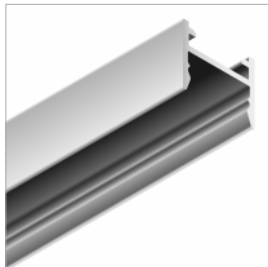

Magnetic set

Groundbreaking magnetic installation with MAGLYTE series profiles

Set includes:

- 2 x holder
- 2 x magnet
- 2 x stopper
- 2 x screw

Magnetic set	
material	galvanised steel, neodymium magnet, silicone
application	1 set per each meter of MAGLYTE-10 or MAGLYTE-10 ANGULAR profile
product number	AM_BOM_400_2

Fits LED profiles

MAGLYTE-10

MAGLYTE-10 ANGULAR