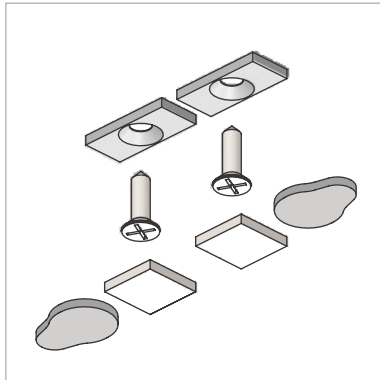

Magnetic set

Groundbreaking magnetic installation with MAGLYTE series profiles

Set includes:

- 2 x holder
- 2 x magnet
- 2 x stopper
- 2 x screw

Magnetic set	
material	galvanised steel, neodymium magnet, silicone
application	1 set per each meter of MAGLYTE-10 or MAGLYTE-10 ANGULAR profile
product number	AM_BOM_400_2

Fits LED profiles

MAGLYTE-10

MAGLYTE-10 ANGULAR